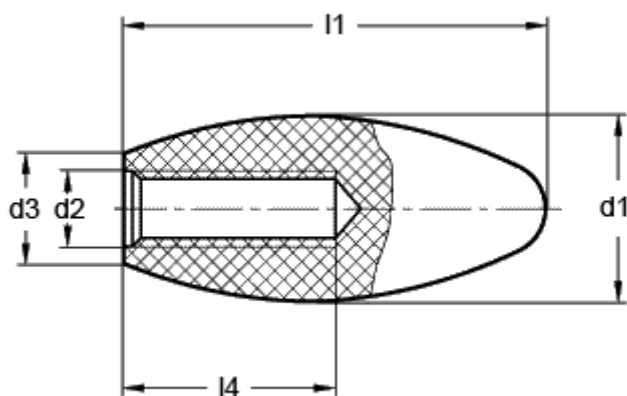

Article number: 20140430

Description: E+G Elliptical shaped knob GN 201-26-M8

Measures

d1	= 26
d2	= M8
d3	= 16
l1	= 70
l2 min.	= 25